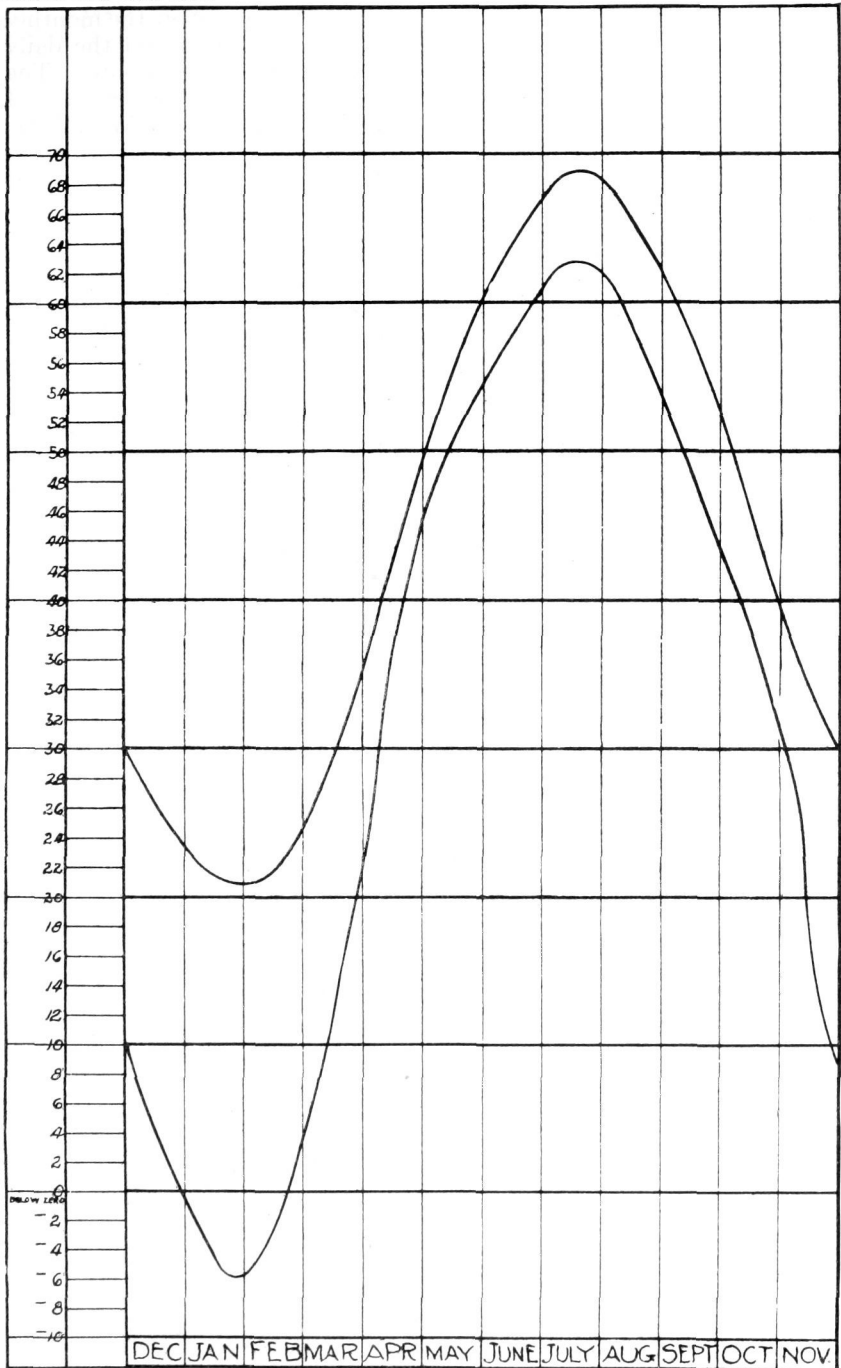

## PRECIPITATION AND TEMPERATURE.

Canada Year Book 1913.

DIAGRAM SHOWING DAILY MARCH OF NORMAL TEMPERATURE.  
 TOP CURVE: TORONTO; LOWER CURVE; PRINCE ALBERT.